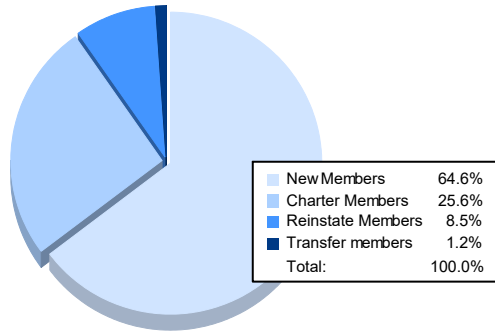

Year	New Clubs	Dropped Clubs	Gain/ Loss Clubs	New Members	Charter Members	Reinstate Members	Transfer Members	Total Member Added	Total Members Dropped	Gain/ Loss Members
2016-2017	0	0	0	62	1	1	3	67	91	-24
2017-2018	0	0	0	61	0	0	7	68	100	-32
2018-2019	0	0	0	41	0	3	3	47	86	-39
2019-2020	0	2	-2	61	0	1	8	70	121	-51
2020-2021	1	1	0	53	21	7	1	82	93	-11
<b>Average</b>	<b>0</b>	<b>1</b>	<b>0</b>	<b>56</b>	<b>4</b>	<b>2</b>	<b>4</b>	<b>67</b>	<b>98</b>	<b>-31</b>

### Membership Composition June 2021 Cumulative