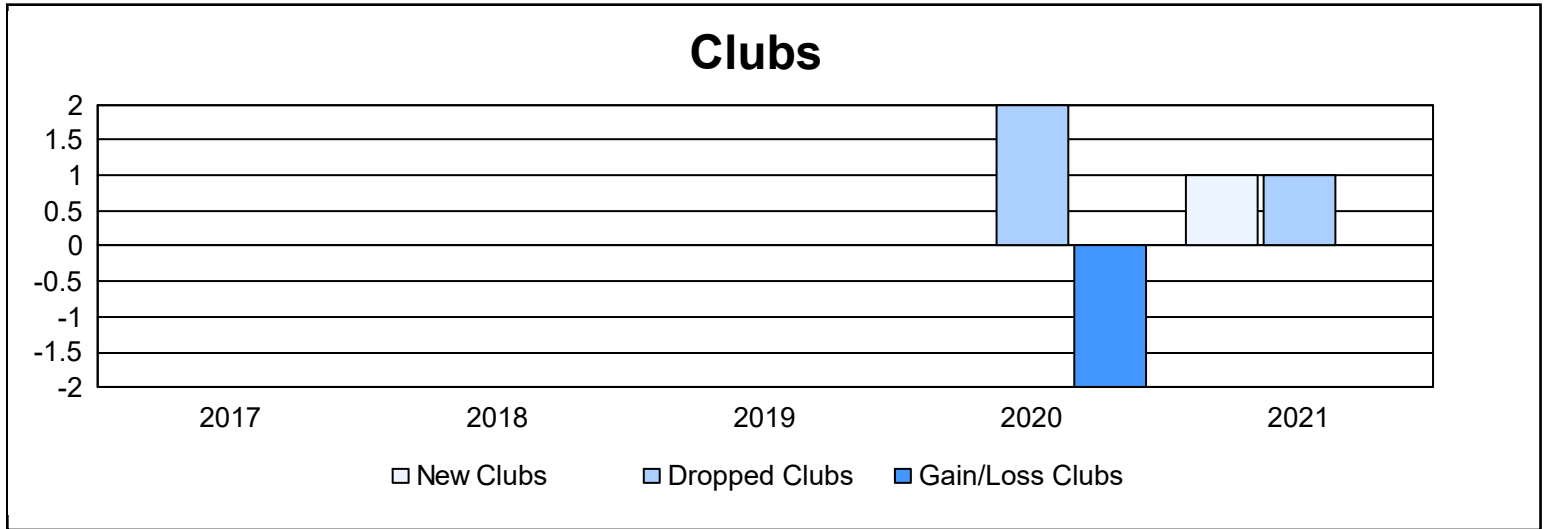

Year	New Clubs	Dropped Clubs	Gain/ Loss Clubs	New Members	Charter Members	Reinstate Members	Transfer Members	Total Member Added	Total Members Dropped	Gain/ Loss Members
2016-2017	0	0	0	62	1	1	3	67	91	-24
2017-2018	0	0	0	61	0	0	7	68	100	-32
2018-2019	0	0	0	41	0	3	3	47	86	-39
2019-2020	0	2	-2	61	0	1	8	70	121	-51
2020-2021	1	1	0	53	21	7	1	82	93	-11
<b>Average</b>	<b>0</b>	<b>1</b>	<b>0</b>	<b>56</b>	<b>4</b>	<b>2</b>	<b>4</b>	<b>67</b>	<b>98</b>	<b>-31</b>

### Membership Composition June 2021 Cumulative