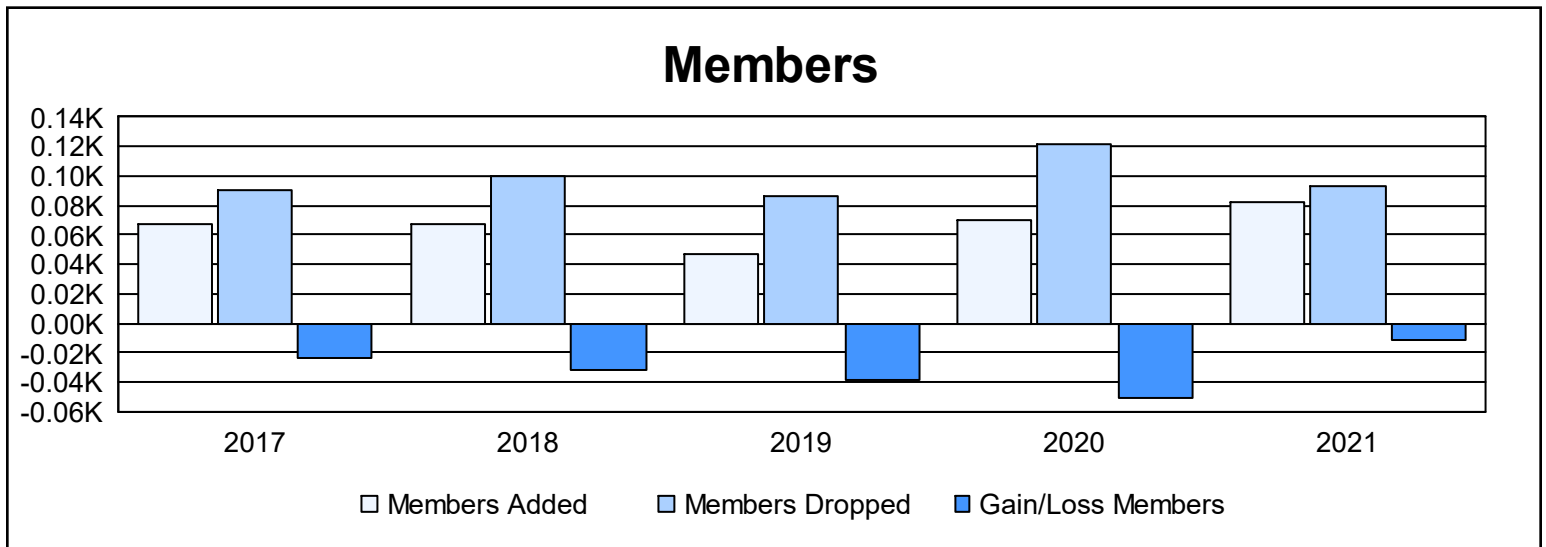

Year	New Clubs	Dropped Clubs	Gain/ Loss Clubs	New Members	Charter Members	Reinstate Members	Transfer Members	Total Member Added	Total Members Dropped	Gain/ Loss Members
2016-2017	0	0	0	62	1	1	3	67	91	-24
2017-2018	0	0	0	61	0	0	7	68	100	-32
2018-2019	0	0	0	41	0	3	3	47	86	-39
2019-2020	0	2	-2	61	0	1	8	70	121	-51
2020-2021	1	1	0	53	21	7	1	82	93	-11
<b>Average</b>	<b>0</b>	<b>1</b>	<b>0</b>	<b>56</b>	<b>4</b>	<b>2</b>	<b>4</b>	<b>67</b>	<b>98</b>	<b>-31</b>

### Membership Composition June 2021 Cumulative